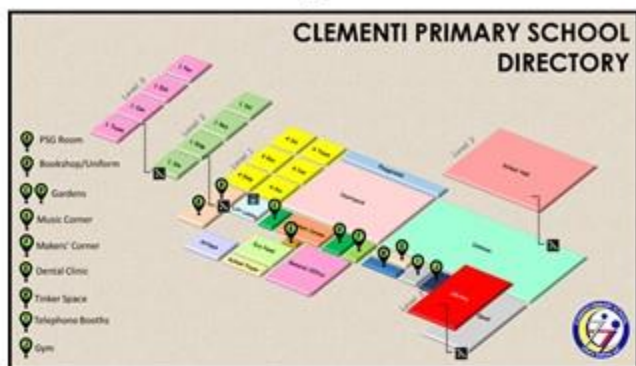

## School Directory

2

## Learning Support for Math (LSM) and Learning Support Programme for English (LSP) Rooms

Location: Level 4, New Block

Scan the QR Code or visit this URL:  
<https://share.nearpod.com/QXSiTsIQQR>

3

### School Courtyard

Location: Level 1, Next to the Canteen

Scan the QR Code or visit this URL:  
<https://share.nearpod.com/uR2GGsigQR>

6

### School Canteen

Location: Level 1, next to the Courtyard

Scan the QR Code or visit this URL:  
<https://share.nearpod.com/QFBCNvJjvbb>